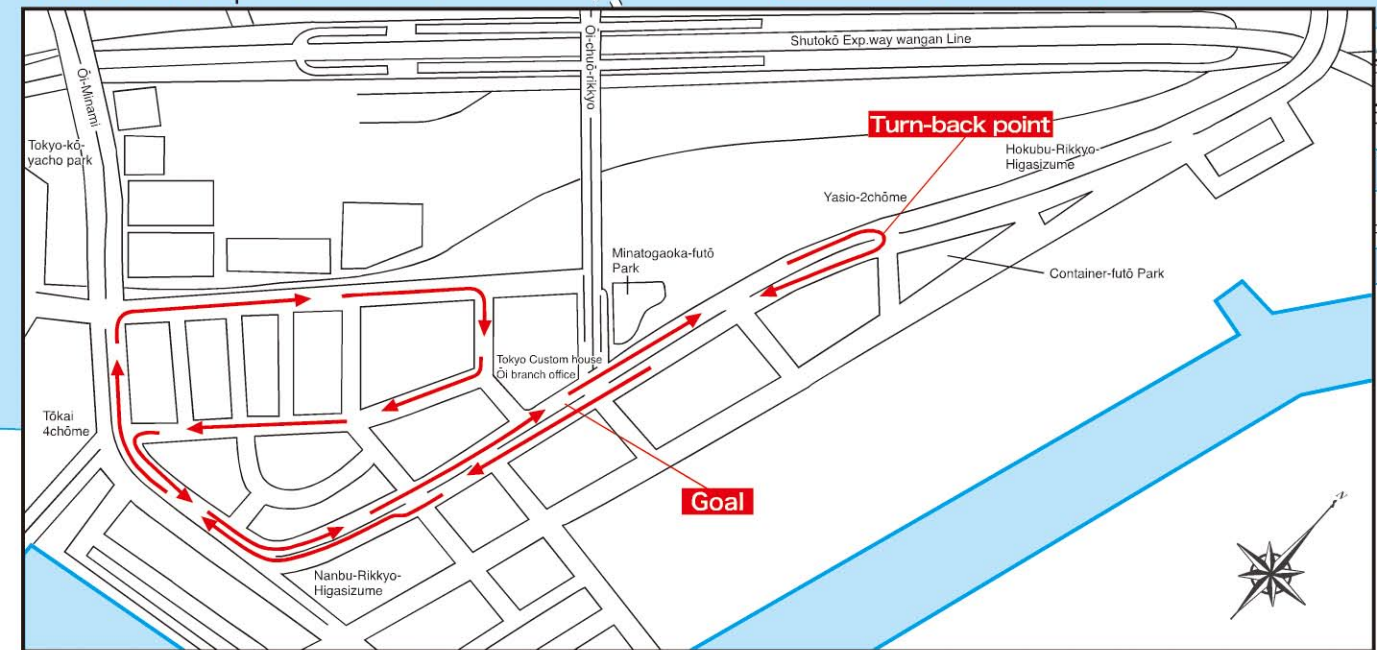

SPECIAL TRAFFIC RESTRICTIONS

THE 14TH TOUR OF JAPAN BICYCLE ROAD RACE / TOKYO STAGE

SUN. MAY 23, 2010

TRAFFIC RESTRICTIONS ARE ENFORCED:
 About 10:55~About 11:15
 From front of Hibiya City to Yashio-2chōme
 About 9:00~About 14:30
 The Circuit Course through Yashio-2chōme,
 Ōi-Minami-Rikkyo

Circuit Course Map

May we request your cooperation:

- Please do not cross in front of the cyclists.
- The traffic on the west-bound road from front of Hibiya City to Yashio-2chōme will be limited approx, from about 10:55 to about 11:15.
- The Circuit Course through Yashio-2chōme, Ōi-Minami-Rikkyo will be closed approx, from about 09:00 to about 14:30.
- You are expected to follow our instructions in traffic control and detours.