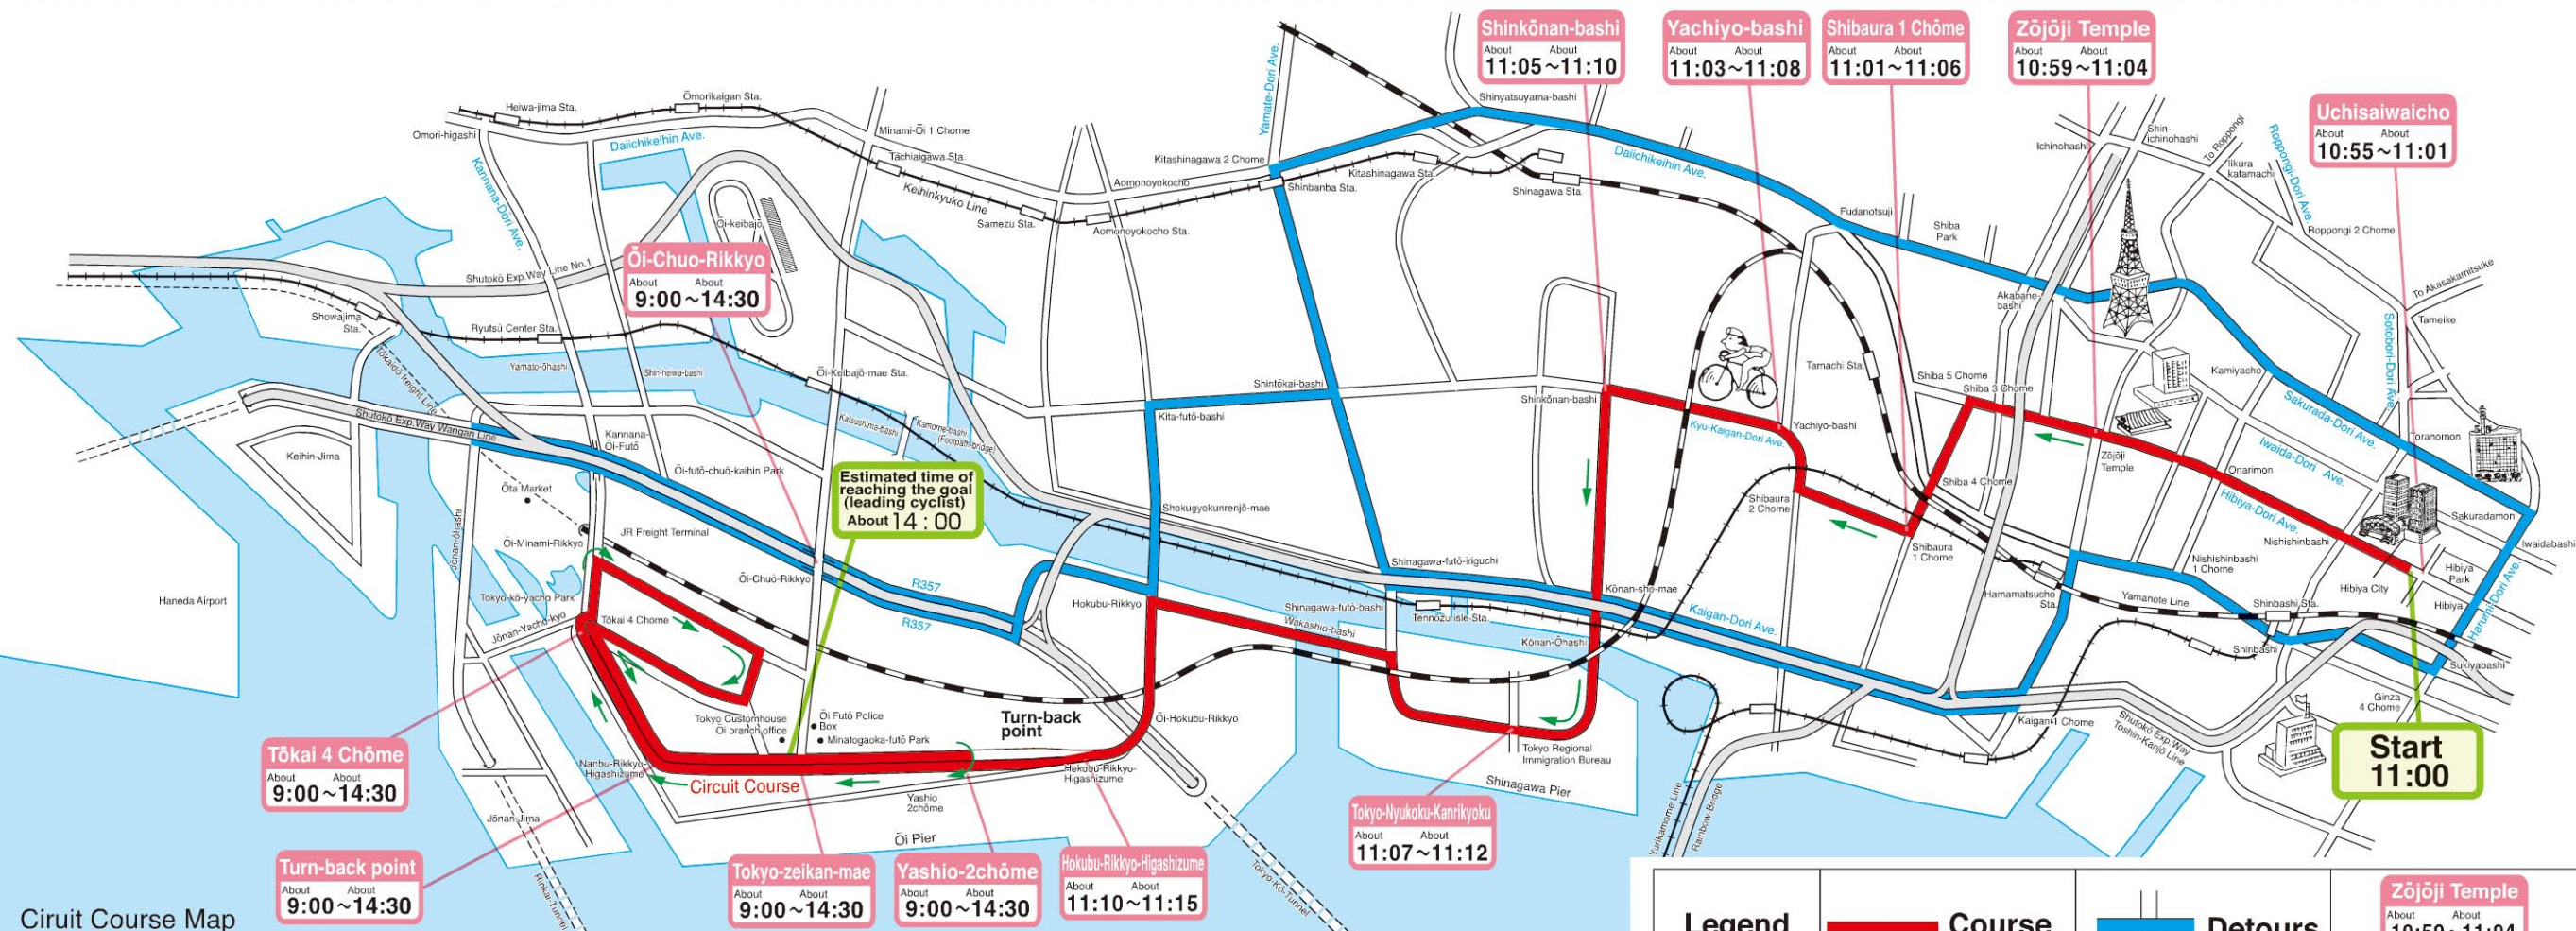

SPECIAL TRAFFIC RESTRICTIONS

THE 14TH TOUR OF JAPAN BICYCLE ROAD RACE / TOKYO STAGE

SUN. MAY 23, 2010

TRAFFIC RESTRICTIONS ARE ENFORCED:
 About 10:55~About 11:15
 From front of Hibiya City to Yashio-2chōme
 About 9:00~About 14:30
 The Circuit Course through Yashio-2chōme,
 Ōi-Minami-Rikkyo

Circuit Course Map

May we request your cooperation:

- Please do not cross in front of the cyclists.
- The traffic on the west-bound road from front of Hibiya City to Yashio-2chōme will be limited approx, from about 10:55 to about 11:15.
- The Circuit Course through Yashio-2chōme, Ōi-Minami-Rikkyo will be closed approx, from about 09:00 to about 14:30.
- You are expected to follow our instructions in traffic control and detours.